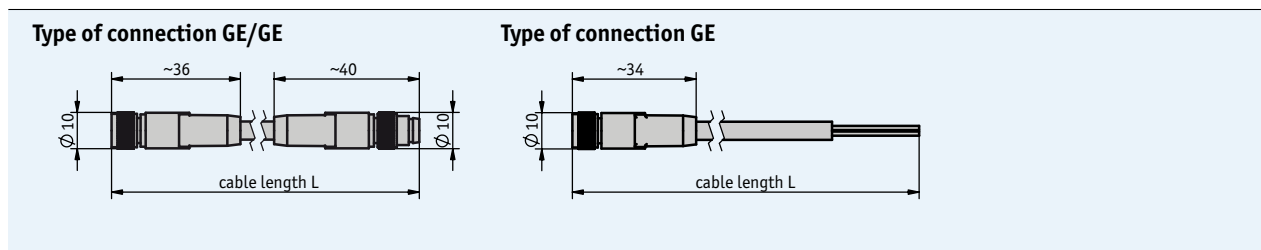

### Profile

- Ready-to-use cable connection
- Cable lengths up to 10 m

### Mechanical data

Feature	Technical data	Additional information
Cable sheath	PUR	
Temperature range	-30 ... +100 °C	